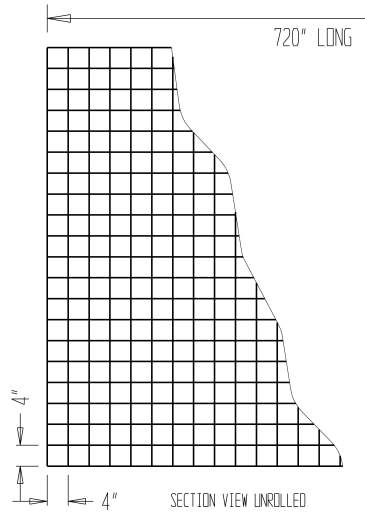

100 ROLLS OF: 84" HIGH x 720" LONG x 4" x 4" x 10_{swg}. PRODUCED FROM GALFAN COATED WIRE TO BS EN 10244-2:2001
100 ROLLS OF: 84" HIGH x 720" LONG x 4" x 4" x 8_{swg}. PRODUCED FROM GALFAN COATED WIRE TO BS EN 10244-2:2001

TOP VIEW

SIDE VIEW

SECTION VIEW UNROLLED