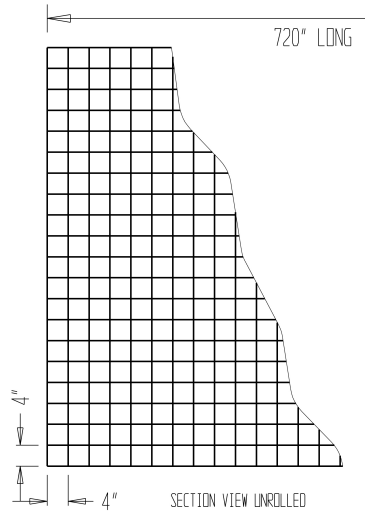

100 ROLLS OF: 84" HIGH x 720" LONG x 4" x 4" x 10swg. PRODUCED FROM GALFAN COATED WIRE TO BS EN 10244-2:2001  
100 ROLLS OF: 84" HIGH x 720" LONG x 4" x 4" x 8swg. PRODUCED FROM GALFAN COATED WIRE TO BS EN 10244-2:2001

TOP VIEW

SIDE VIEW

SECTION VIEW UNROLLED